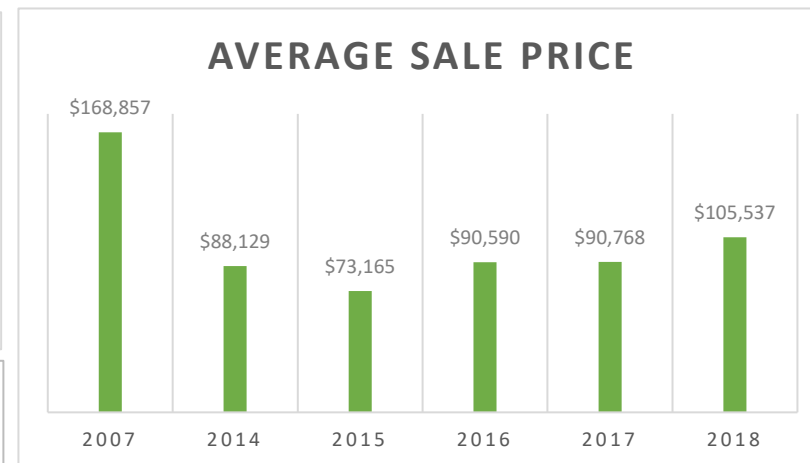

CRISFIELD, MARYLAND

STATE OF THE REAL ESTATE MARKET

LOCAL
ACCURATE
TRUSTED

Data is derived from the Bright Multiple Listing Service and is provided courtesy of the Coastal Association of REALTORS®.