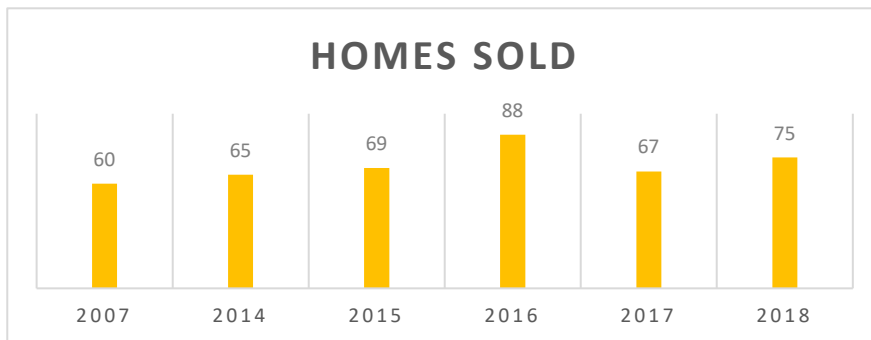

CRISFIELD, MARYLAND

STATE OF THE REAL ESTATE MARKET

LOCAL
ACCURATE
TRUSTED

Data is derived from the Bright Multiple Listing Service and is provided courtesy of the Coastal Association of REALTORS®.