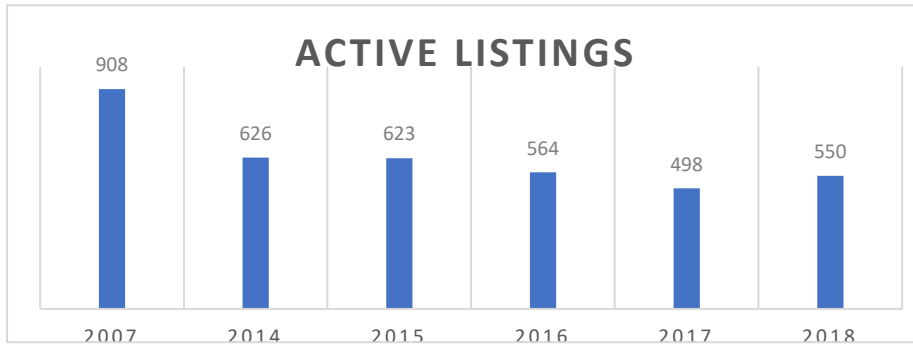

# SOMERSET COUNTY, MARYLAND STATE OF THE REAL ESTATE MARKET

Local • Accurate • Trusted

Data is derived from the Bright Multiple Listing Service and is provided courtesy of the Coastal Association of REALTORS®.