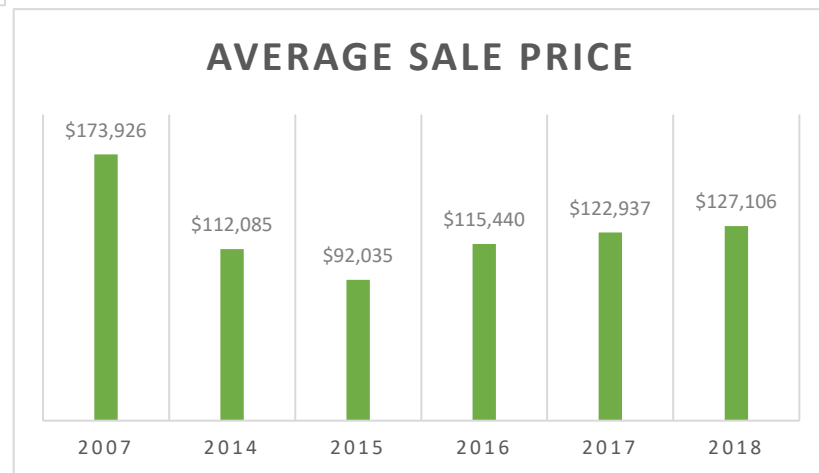

# SOMERSET COUNTY, MARYLAND STATE OF THE REAL ESTATE MARKET

Local • Accurate • Trusted

Data is derived from the Bright Multiple Listing Service and is provided courtesy of the Coastal Association of REALTORS®.