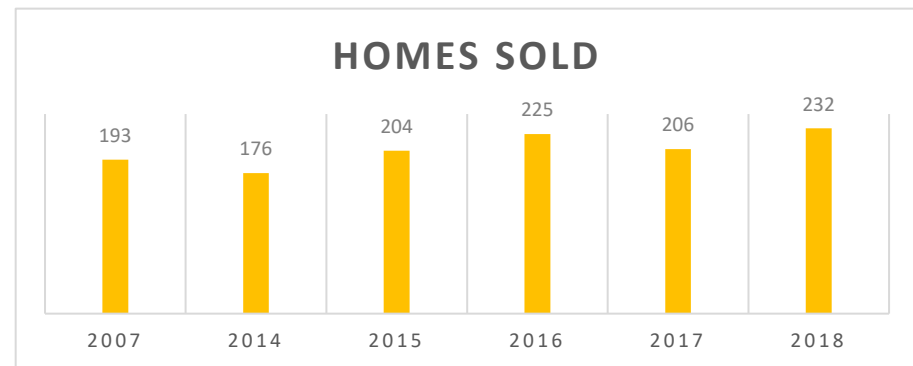

# SOMERSET COUNTY, MARYLAND STATE OF THE REAL ESTATE MARKET

Local • Accurate • Trusted

Data is derived from the Bright Multiple Listing Service and is provided courtesy of the Coastal Association of REALTORS®.