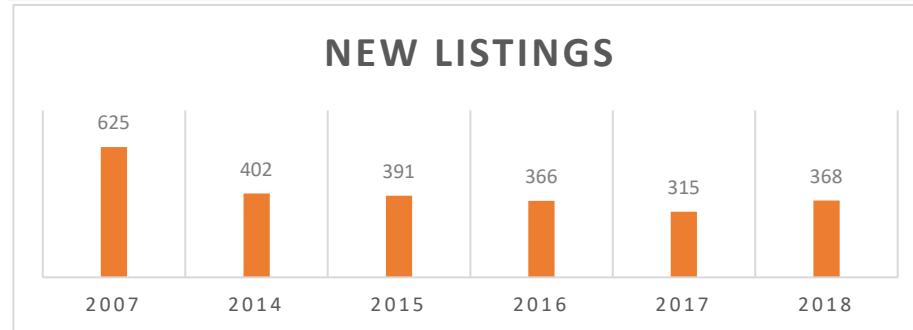

# SOMERSET COUNTY, MARYLAND STATE OF THE REAL ESTATE MARKET

Local • Accurate • Trusted

Data is derived from the Bright Multiple Listing Service and is provided courtesy of the Coastal Association of REALTORS®.