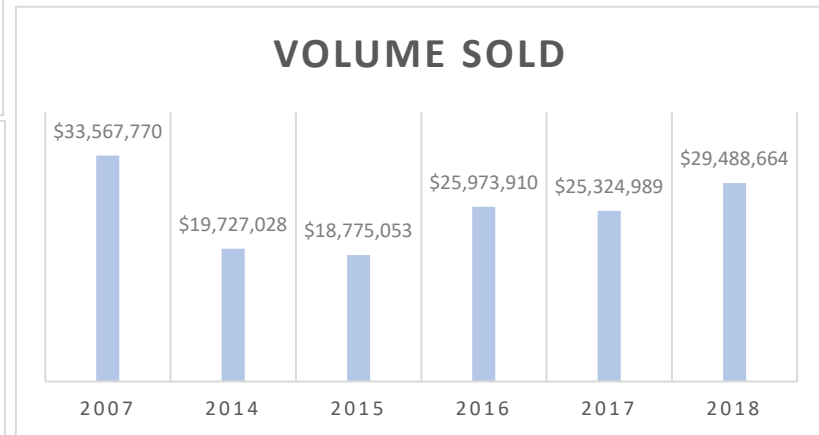

# SOMERSET COUNTY, MARYLAND STATE OF THE REAL ESTATE MARKET

Local • Accurate • Trusted

Data is derived from the Bright Multiple Listing Service and is provided courtesy of the Coastal Association of REALTORS®.