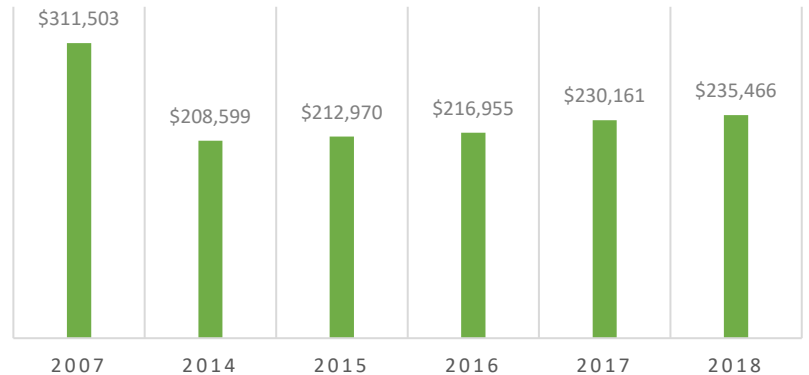

Tri-County - Somerset, Wicomico, Worcester, MD
 STATE OF THE REAL ESTATE MARKET

LOCAL
 ACCURATE
 TRUSTED

ACTIVE LISTINGS

NEW LISTINGS

HOMES SOLD

VOLUME SOLD

AVERAGE SALE PRICES

Data is derived from the Bright Multiple Listing Service and is provided courtesy of the Coastal Association of REALTORS®.