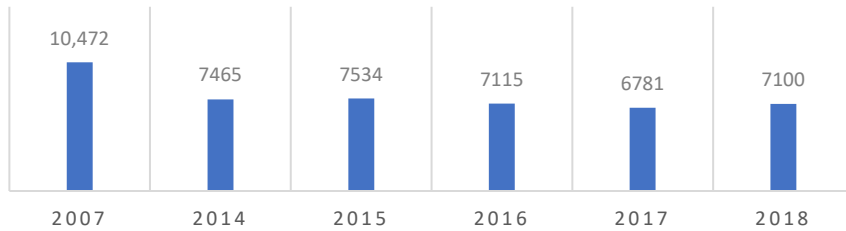

Tri-County - Somerset, Wicomico, Worcester, MD
 STATE OF THE REAL ESTATE MARKET

LOCAL
 ACCURATE
 TRUSTED

ACTIVE LISTINGS

NEW LISTINGS

HOMES SOLD

VOLUME SOLD

AVERAGE SALE PRICES

Data is derived from the Bright Multiple Listing Service and is provided courtesy of the Coastal Association of REALTORS®.