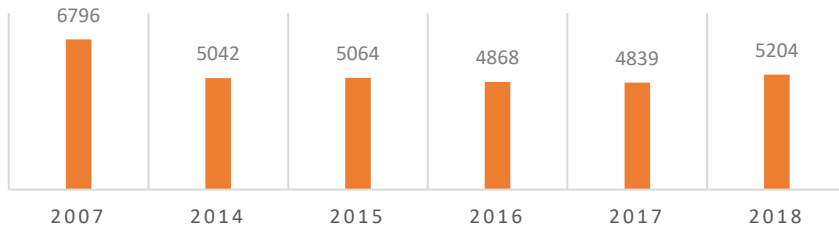

Tri-County - Somerset, Wicomico, Worcester, MD
 STATE OF THE REAL ESTATE MARKET

LOCAL
 ACCURATE
 TRUSTED

ACTIVE LISTINGS

NEW LISTINGS

HOMES SOLD

VOLUME SOLD

AVERAGE SALE PRICES

Data is derived from the Bright Multiple Listing Service and is provided courtesy of the Coastal Association of REALTORS®.