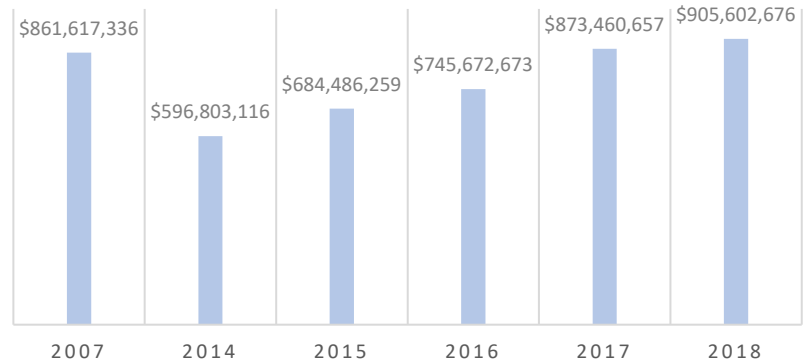

Tri-County - Somerset, Wicomico, Worcester, MD
 STATE OF THE REAL ESTATE MARKET

LOCAL
 ACCURATE
 TRUSTED

ACTIVE LISTINGS

NEW LISTINGS

HOMES SOLD

VOLUME SOLD

AVERAGE SALE PRICES

Data is derived from the Bright Multiple Listing Service and is provided courtesy of the Coastal Association of REALTORS®.