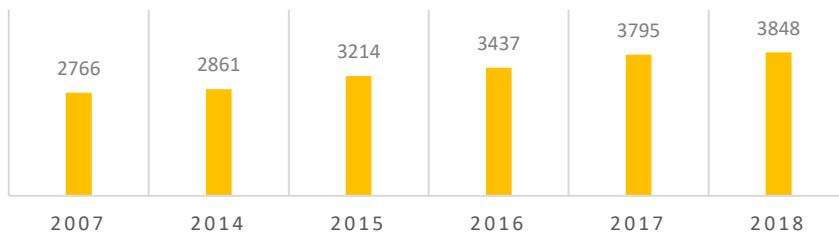

Tri-County - Somerset, Wicomico, Worcester, MD
 STATE OF THE REAL ESTATE MARKET

LOCAL
 ACCURATE
 TRUSTED

ACTIVE LISTINGS

NEW LISTINGS

HOMES SOLD

VOLUME SOLD

AVERAGE SALE PRICES

Data is derived from the Bright Multiple Listing Service and is provided courtesy of the Coastal Association of REALTORS®.