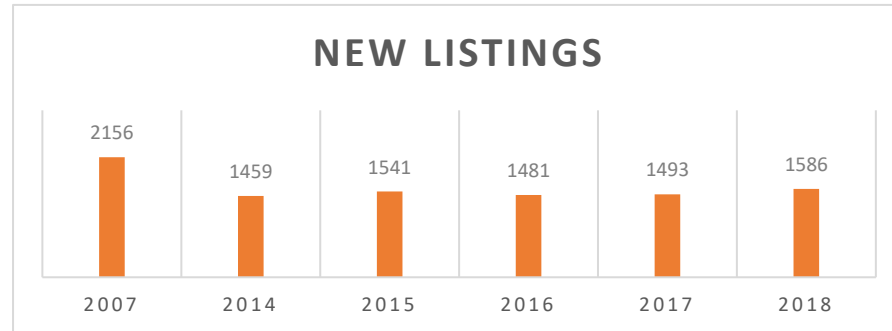

# WICOMICO COUNTY, MARYLAND STATE OF THE REAL ESTATE MARKET

Data is derived from the Bright Multiple Listing Service and is provided courtesy of the Coastal Association of REALTORS®.