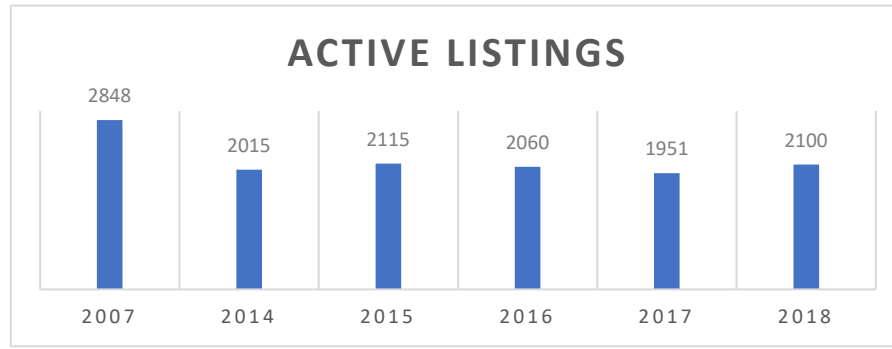

# WICOMICO COUNTY, MARYLAND STATE OF THE REAL ESTATE MARKET

Data is derived from the Bright Multiple Listing Service and is provided courtesy of the Coastal Association of REALTORS®.