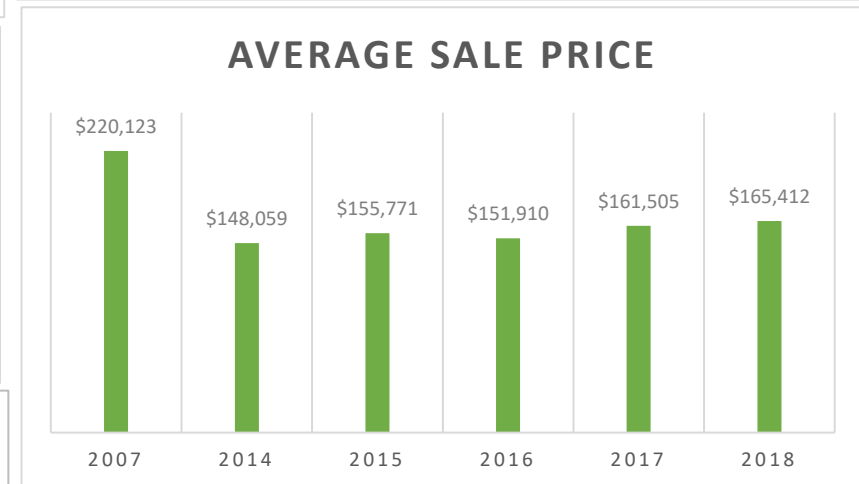

# WICOMICO COUNTY, MARYLAND STATE OF THE REAL ESTATE MARKET

Data is derived from the Bright Multiple Listing Service and is provided courtesy of the Coastal Association of REALTORS®.