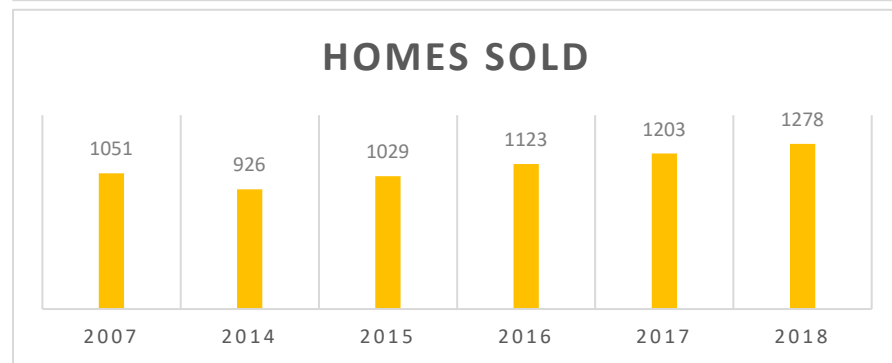

# WICOMICO COUNTY, MARYLAND STATE OF THE REAL ESTATE MARKET

Data is derived from the Bright Multiple Listing Service and is provided courtesy of the Coastal Association of REALTORS®.