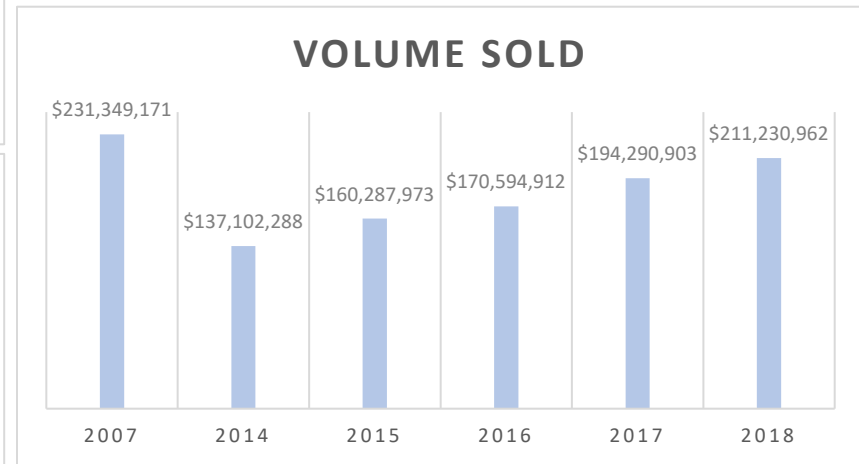

# WICOMICO COUNTY, MARYLAND STATE OF THE REAL ESTATE MARKET

Data is derived from the Bright Multiple Listing Service and is provided courtesy of the Coastal Association of REALTORS®.