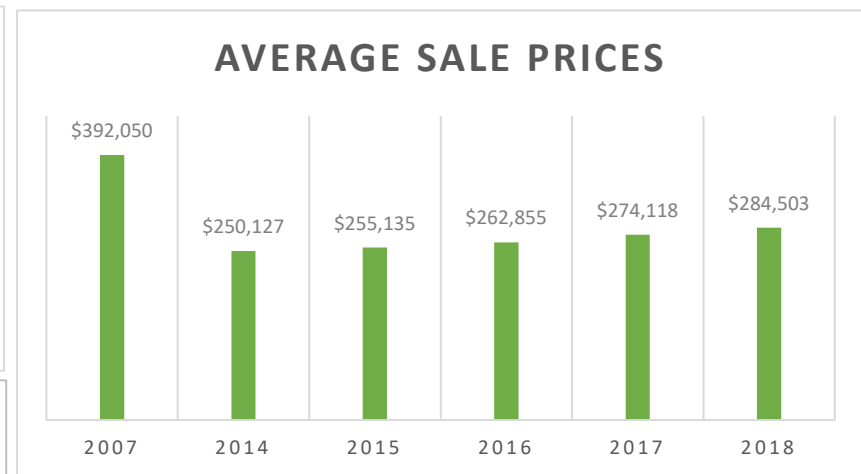

# WORCESTER COUNTY, MARYLAND STATE OF THE REAL ESTATE MARKET

Data is derived from the Bright Multiple Listing Service and is provided courtesy of the Coastal Association of REALTORS®.