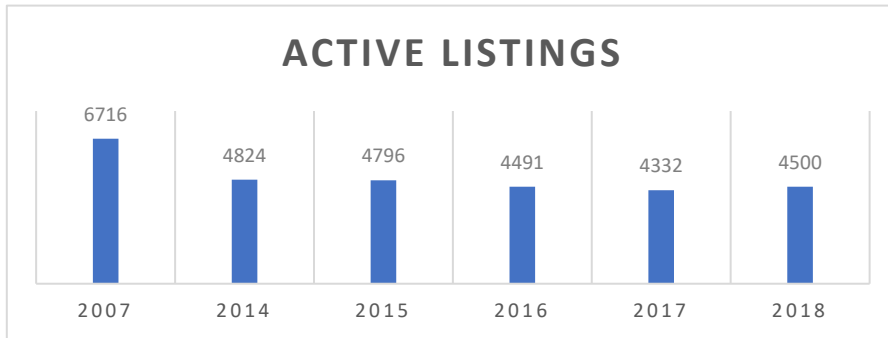

# WORCESTER COUNTY, MARYLAND STATE OF THE REAL ESTATE MARKET

Data is derived from the Bright Multiple Listing Service and is provided courtesy of the Coastal Association of REALTORS®.