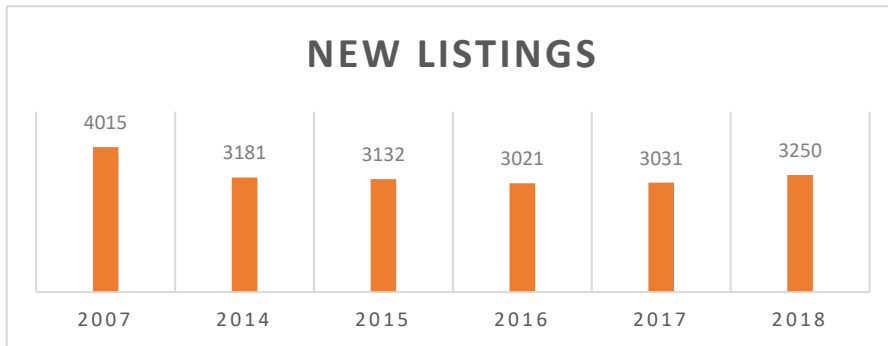

# WORCESTER COUNTY, MARYLAND STATE OF THE REAL ESTATE MARKET

Data is derived from the Bright Multiple Listing Service and is provided courtesy of the Coastal Association of REALTORS®.