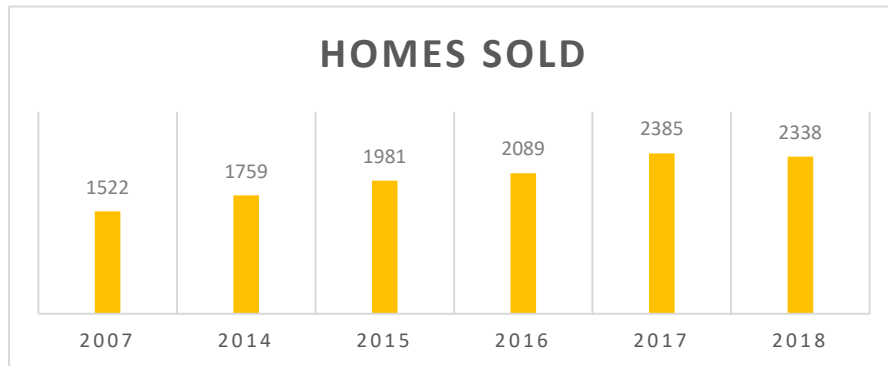

# WORCESTER COUNTY, MARYLAND STATE OF THE REAL ESTATE MARKET

Data is derived from the Bright Multiple Listing Service and is provided courtesy of the Coastal Association of REALTORS®.