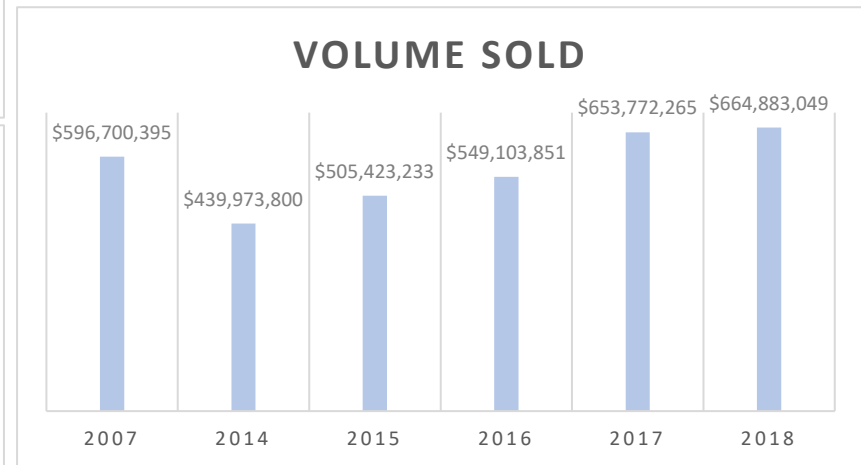

# WORCESTER COUNTY, MARYLAND STATE OF THE REAL ESTATE MARKET

Data is derived from the Bright Multiple Listing Service and is provided courtesy of the Coastal Association of REALTORS®.