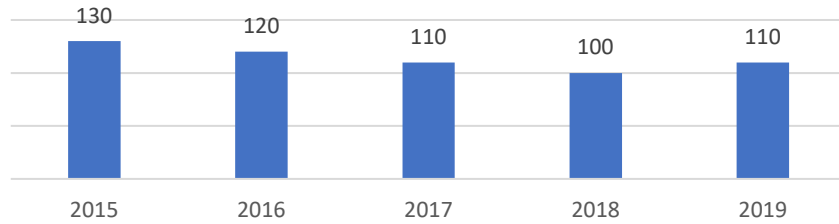

TOWN OF BERLIN, MARYLAND STATE OF THE REAL ESTATE MARKET

Active Listings

New Listings

Homes Sold

Volume Sold

Average Sale Price

Data is derived from the Bright Multiple Listing Service and is provided courtesy of the Coastal Association of REALTORS®.