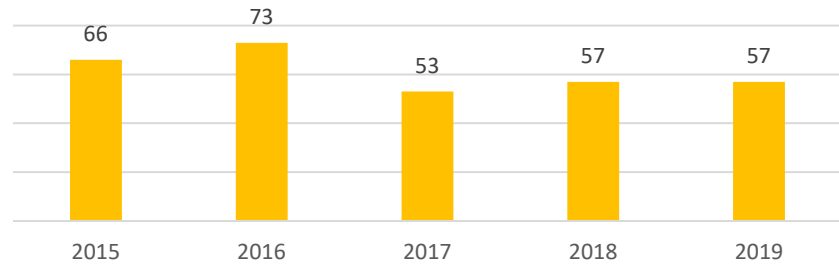

TOWN OF BERLIN, MARYLAND STATE OF THE REAL ESTATE MARKET

Active Listings

New Listings

Homes Sold

Volume Sold

Average Sale Price

Data is derived from the Bright Multiple Listing Service and is provided courtesy of the Coastal Association of REALTORS®.