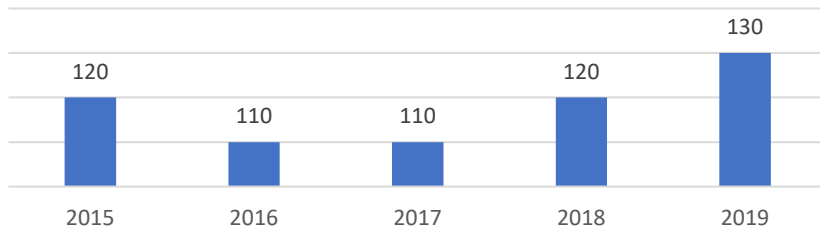

CITY OF CRISFIELD, MARYLAND STATE OF THE REAL ESTATE MARKET

LOCAL
ACCURATE
TRUSTED

Active Listings

New Listings

Homes Sold

Volume Sold

Average Sale Price

Data is derived from the Bright Multiple Listing Service and is provided courtesy of the Coastal Association of REALTORS®.