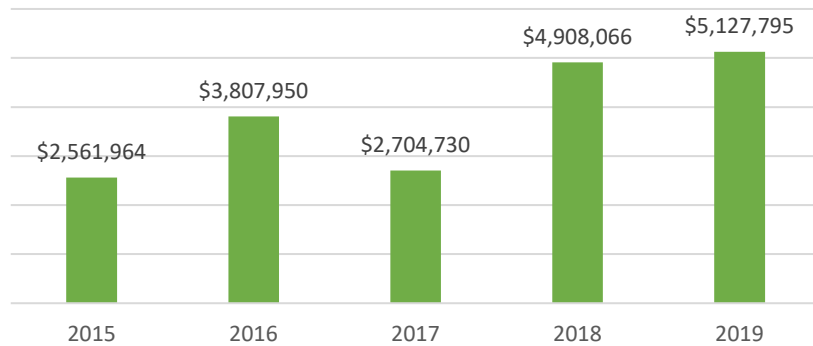

CITY OF CRISFIELD, MARYLAND STATE OF THE REAL ESTATE MARKET

LOCAL
ACCURATE
TRUSTED

Active Listings

New Listings

Homes Sold

Volume Sold

Average Sale Price

Data is derived from the Bright Multiple Listing Service and is provided courtesy of the Coastal Association of REALTORS®.