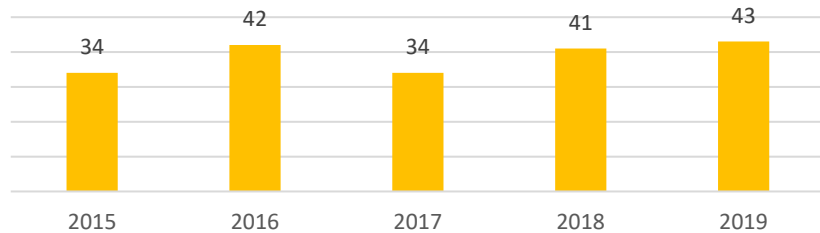

CITY OF CRISFIELD, MARYLAND STATE OF THE REAL ESTATE MARKET

LOCAL
ACCURATE
TRUSTED

Active Listings

New Listings

Homes Sold

Volume Sold

Average Sale Price

Data is derived from the Bright Multiple Listing Service and is provided courtesy of the Coastal Association of REALTORS®.