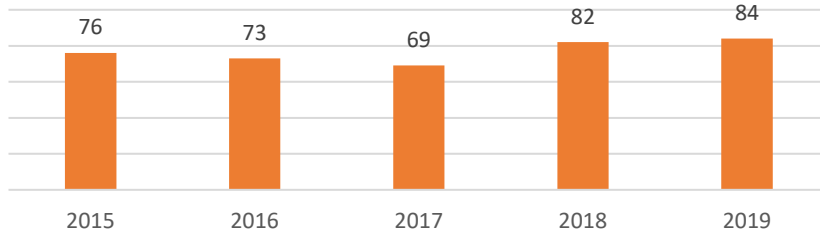

CITY OF CRISFIELD, MARYLAND STATE OF THE REAL ESTATE MARKET

LOCAL
ACCURATE
TRUSTED

Active Listings

New Listings

Homes Sold

Volume Sold

Average Sale Price

Data is derived from the Bright Multiple Listing Service and is provided courtesy of the Coastal Association of REALTORS®.