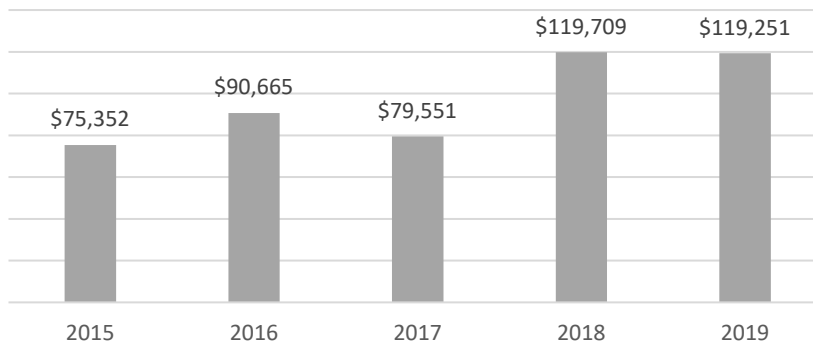

CITY OF CRISFIELD, MARYLAND STATE OF THE REAL ESTATE MARKET

LOCAL
ACCURATE
TRUSTED

Active Listings

New Listings

Homes Sold

Volume Sold

Average Sale Price

Data is derived from the Bright Multiple Listing Service and is provided courtesy of the Coastal Association of REALTORS®.