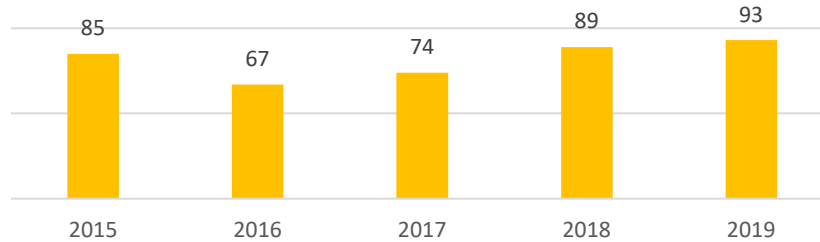

# CITY OF FRUITLAND, MARYLAND STATE OF THE REAL ESTATE MARKET

Active Listings

New Listings

Homes Sold

Volume Sold

Average Sale Price

Data is derived from the Bright Multiple Listing Service and provided courtesy of the Coastal Association of REALTORS®.