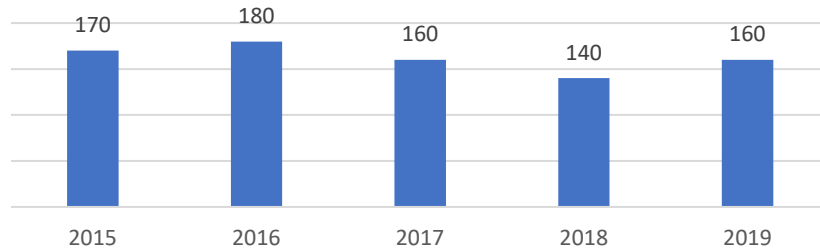

# CITY OF FRUITLAND, MARYLAND STATE OF THE REAL ESTATE MARKET

Active Listings

New Listings

Homes Sold

Volume Sold

Average Sale Price

Data is derived from the Bright Multiple Listing Service and provided courtesy of the Coastal Association of REALTORS®.