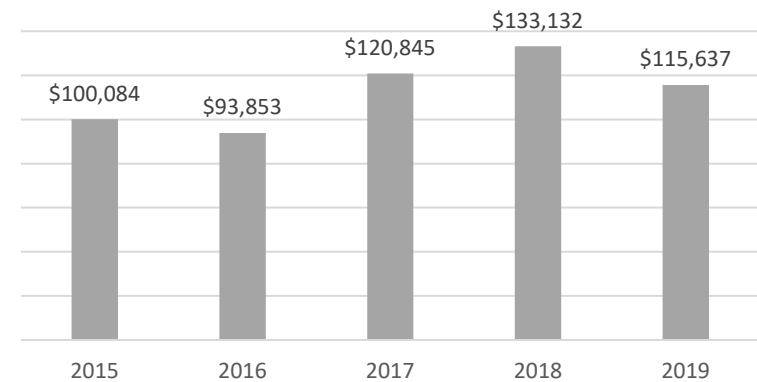

TOWN OF PRINCESS ANNE, MARYLAND STATE OF THE REAL ESTATE MARKET

Local • Accurate • Trusted

Active Listings

New Listings

Homes Sold

Volume Sold

Average Sale Price

Data is derived from the Bright Multiple Listing Service and is provided courtesy of the Coastal Association of REALTORS®.