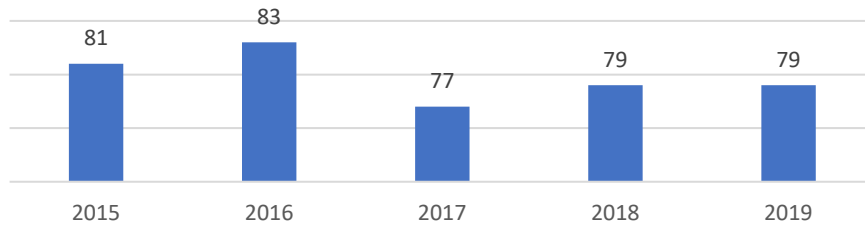

TOWN OF PRINCESS ANNE, MARYLAND STATE OF THE REAL ESTATE MARKET

Local • Accurate • Trusted

Active Listings

New Listings

Homes Sold

Volume Sold

Average Sale Price

Data is derived from the Bright Multiple Listing Service and is provided courtesy of the Coastal Association of REALTORS®.