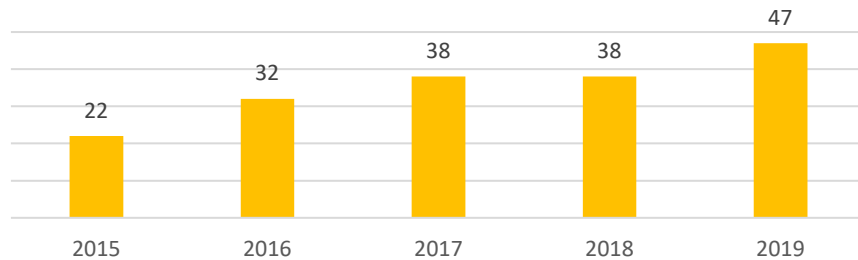

TOWN OF PRINCESS ANNE, MARYLAND STATE OF THE REAL ESTATE MARKET

Local • Accurate • Trusted

Active Listings

New Listings

Homes Sold

Volume Sold

Average Sale Price

Data is derived from the Bright Multiple Listing Service and is provided courtesy of the Coastal Association of REALTORS®.