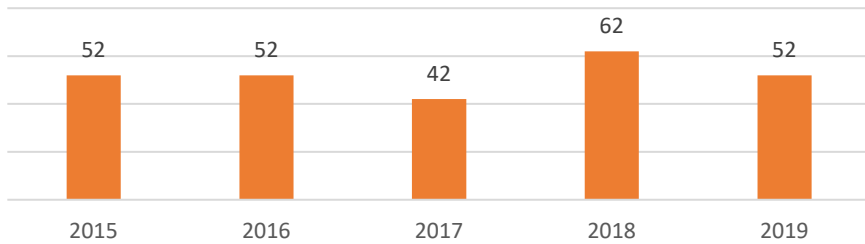

TOWN OF PRINCESS ANNE, MARYLAND STATE OF THE REAL ESTATE MARKET

Local • Accurate • Trusted

Active Listings

New Listings

Homes Sold

Volume Sold

Average Sale Price

Data is derived from the Bright Multiple Listing Service and is provided courtesy of the Coastal Association of REALTORS®.