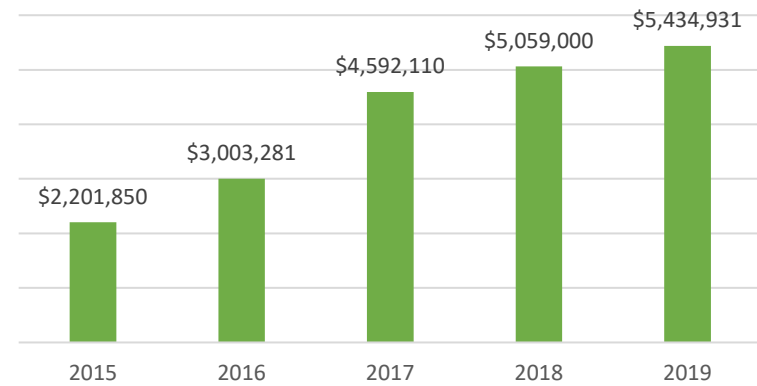

TOWN OF PRINCESS ANNE, MARYLAND STATE OF THE REAL ESTATE MARKET

Local • Accurate • Trusted

Active Listings

New Listings

Homes Sold

Volume Sold

Average Sale Price

Data is derived from the Bright Multiple Listing Service and is provided courtesy of the Coastal Association of REALTORS®.