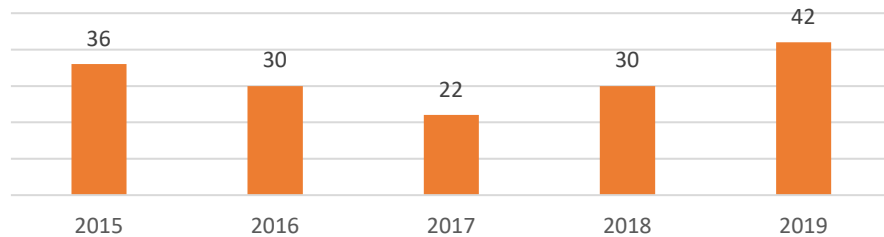

TOWN OF SNOW HILL, MARYLAND STATE OF THE REAL ESTATE MARKET

Active Listings

New Listings

Homes Sold

Volume Sold

Average Sale Price

Data is derived from the Bright Multiple Listing Service and is provided courtesy of the Coastal Association of REALTORS®.