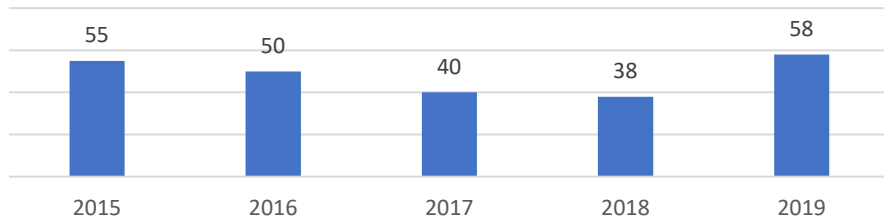

TOWN OF SNOW HILL, MARYLAND STATE OF THE REAL ESTATE MARKET

Active Listings

New Listings

Homes Sold

Volume Sold

Average Sale Price

Data is derived from the Bright Multiple Listing Service and is provided courtesy of the Coastal Association of REALTORS®.