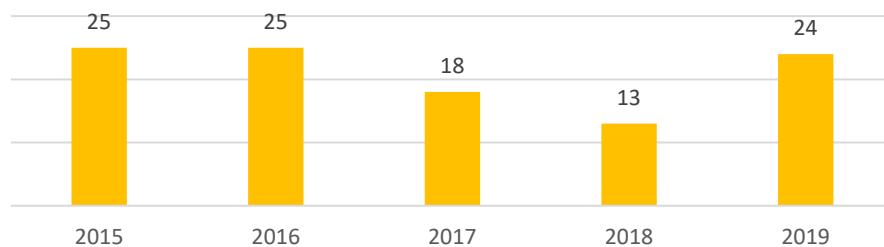

TOWN OF SNOW HILL, MARYLAND STATE OF THE REAL ESTATE MARKET

Active Listings

New Listings

Homes Sold

Volume Sold

Average Sale Price

Data is derived from the Bright Multiple Listing Service and is provided courtesy of the Coastal Association of REALTORS®.