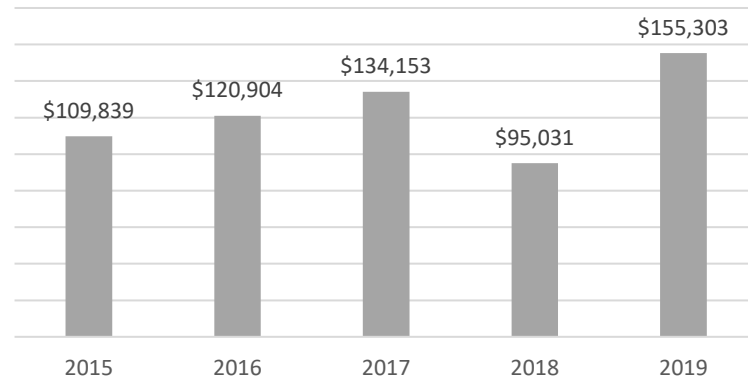

TOWN OF SNOW HILL, MARYLAND STATE OF THE REAL ESTATE MARKET

Active Listings

New Listings

Homes Sold

Volume Sold

Average Sale Price

Data is derived from the Bright Multiple Listing Service and is provided courtesy of the Coastal Association of REALTORS®.