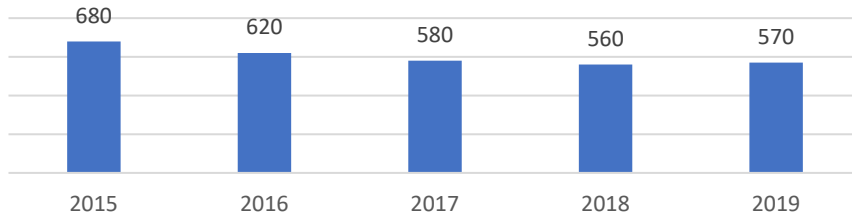

SOMERSET COUNTY, MARYLAND STATE OF THE REAL ESTATE MARKET

Local • Accurate • Trusted

Active Listings

New Listings

Homes Sold

Volume Sold

Average Sale Price

Data is derived from the Bright Multiple Listing Service and is provided courtesy of the Coastal Association of REALTORS®.