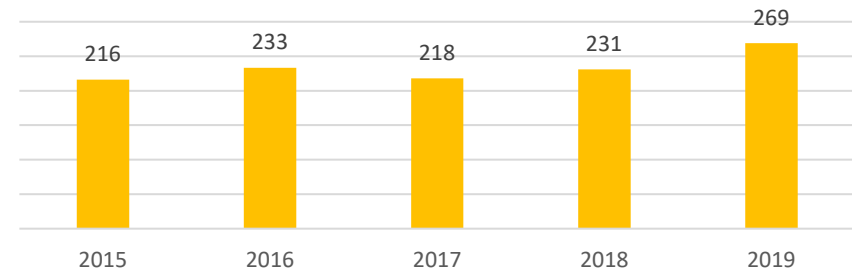

SOMERSET COUNTY, MARYLAND STATE OF THE REAL ESTATE MARKET

Local • Accurate • Trusted

Active Listings

New Listings

Homes Sold

Volume Sold

Average Sale Price

Data is derived from the Bright Multiple Listing Service and is provided courtesy of the Coastal Association of REALTORS®.