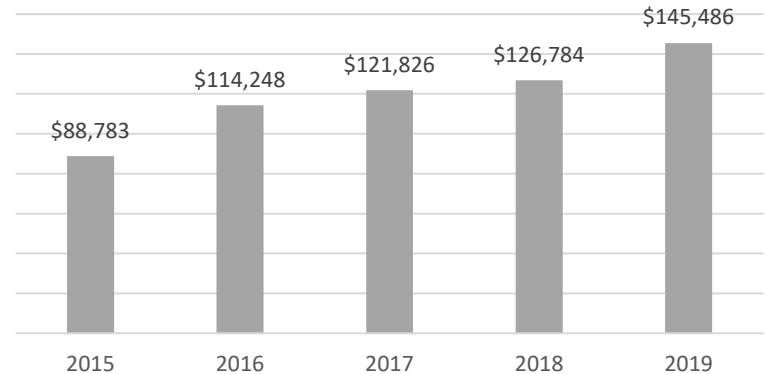

SOMERSET COUNTY, MARYLAND STATE OF THE REAL ESTATE MARKET

Local • Accurate • Trusted

Active Listings

New Listings

Homes Sold

Volume Sold

Average Sale Price

Data is derived from the Bright Multiple Listing Service and is provided courtesy of the Coastal Association of REALTORS®.