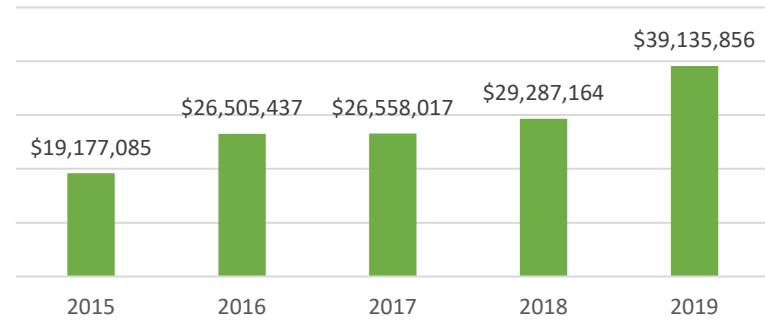

SOMERSET COUNTY, MARYLAND STATE OF THE REAL ESTATE MARKET

Local • Accurate • Trusted

Active Listings

New Listings

Homes Sold

Volume Sold

Average Sale Price

Data is derived from the Bright Multiple Listing Service and is provided courtesy of the Coastal Association of REALTORS®.