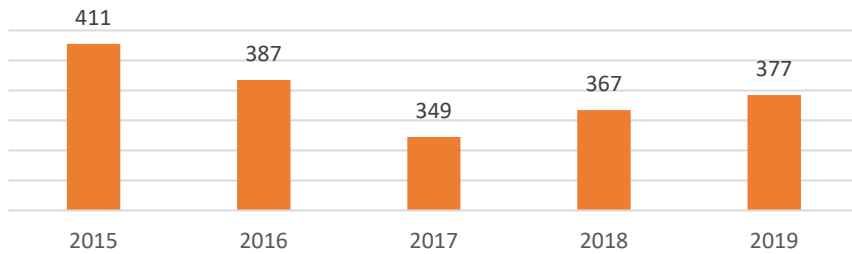

SOMERSET COUNTY, MARYLAND STATE OF THE REAL ESTATE MARKET

Local • Accurate • Trusted

Active Listings

New Listings

Homes Sold

Volume Sold

Average Sale Price

Data is derived from the Bright Multiple Listing Service and is provided courtesy of the Coastal Association of REALTORS®.