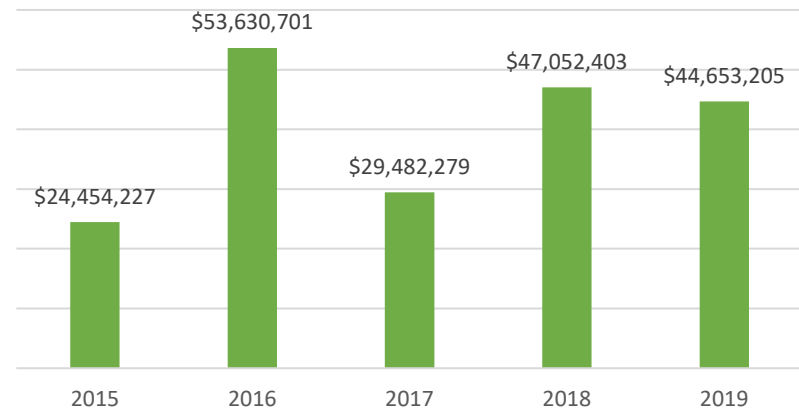

## STATE OF THE COMMERCIAL REAL ESTATE MARKET

LOCAL  
ACCURATE  
TRUSTED

Active Listings

New Listings

Properties Sold

Volume Sold

Average Sale Price

Data is derived from the Bright Multiple Listing Service and is provided courtesy of the Coastal Association of REALTORS®. Data includes Commercial Leases, Business Opportunities, and Commercial Improved.