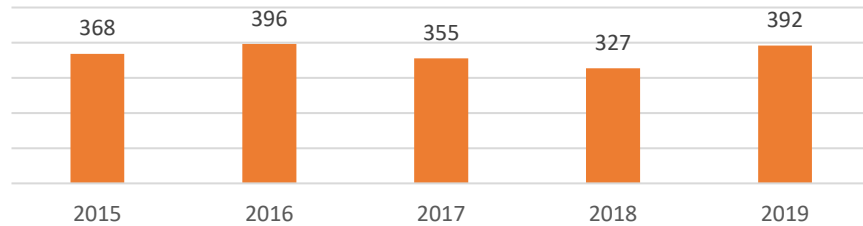

## STATE OF THE COMMERCIAL REAL ESTATE MARKET

LOCAL  
ACCURATE  
TRUSTED

Active Listings

New Listings

Properties Sold

Volume Sold

Average Sale Price

Data is derived from the Bright Multiple Listing Service and is provided courtesy of the Coastal Association of REALTORS®. Data includes Commercial Leases, Business Opportunities, and Commercial Improved.