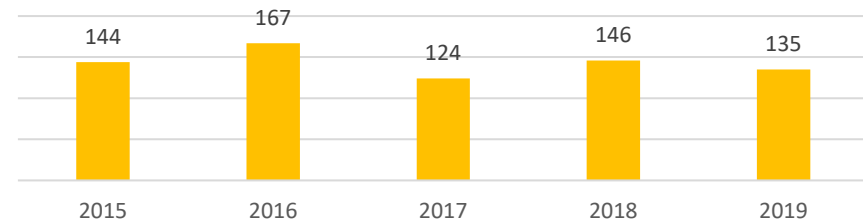

## STATE OF THE COMMERCIAL REAL ESTATE MARKET

LOCAL  
ACCURATE  
TRUSTED

Active Listings

New Listings

Properties Sold

Volume Sold

Average Sale Price

Data is derived from the Bright Multiple Listing Service and is provided courtesy of the Coastal Association of REALTORS®. Data includes Commercial Leases, Business Opportunities, and Commercial Improved.