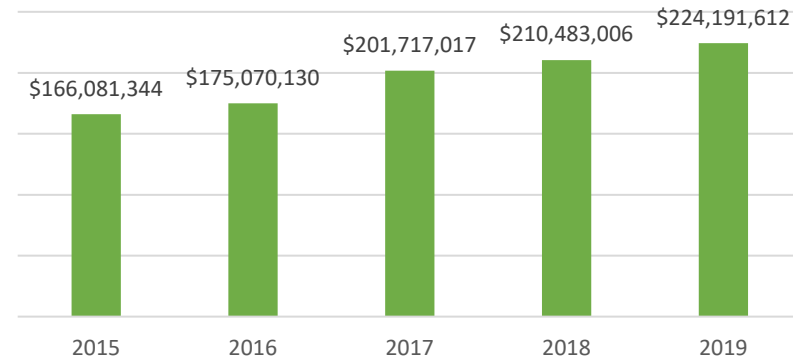

WICOMICO COUNTY, MARYLAND STATE OF THE REAL ESTATE MARKET

Active Listings

New Listings

Homes Sold

Volume Sold

Average Sale Price

Data is derived from the Bright Multiple Listing Service and is provided courtesy of the Coastal Association of REALTORS®.