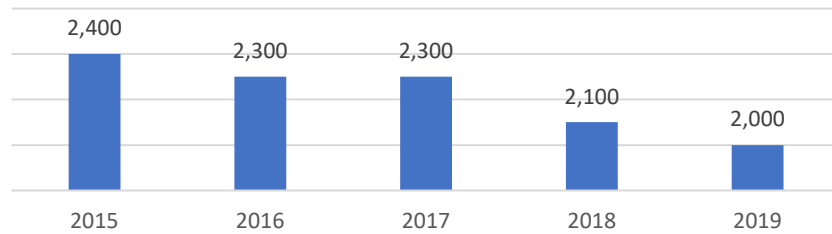

WICOMICO COUNTY, MARYLAND STATE OF THE REAL ESTATE MARKET

Active Listings

New Listings

Homes Sold

Volume Sold

Average Sale Price

Data is derived from the Bright Multiple Listing Service and is provided courtesy of the Coastal Association of REALTORS®.