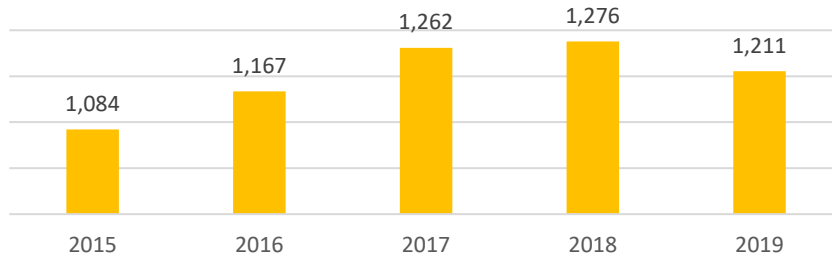

WICOMICO COUNTY, MARYLAND STATE OF THE REAL ESTATE MARKET

Active Listings

New Listings

Homes Sold

Volume Sold

Average Sale Price

Data is derived from the Bright Multiple Listing Service and is provided courtesy of the Coastal Association of REALTORS®.