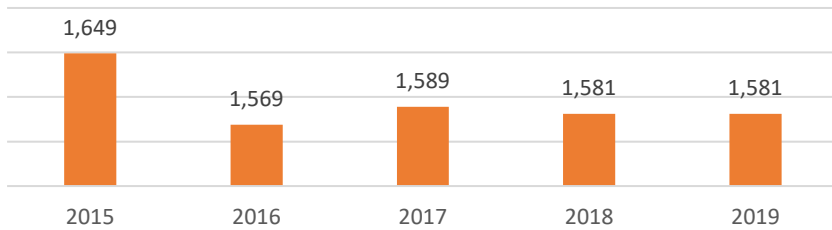

WICOMICO COUNTY, MARYLAND STATE OF THE REAL ESTATE MARKET

Active Listings

New Listings

Homes Sold

Volume Sold

Average Sale Price

Data is derived from the Bright Multiple Listing Service and is provided courtesy of the Coastal Association of REALTORS®.