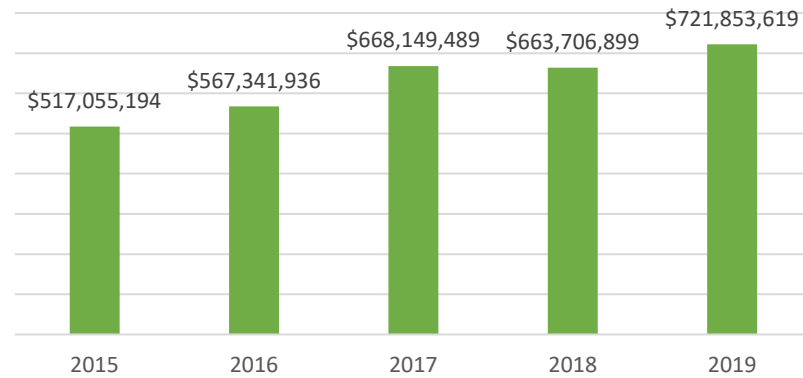

WORCESTER COUNTY, MARYLAND STATE OF THE REAL ESTATE MARKET

Local • Accurate • Trusted

Active Listings

New Listings

Homes Sold

Volume Sold

Average Sale Price

Data is derived from the Bright Multiple Listing Service and is provided courtesy of the Coastal Association of REALTORS®.