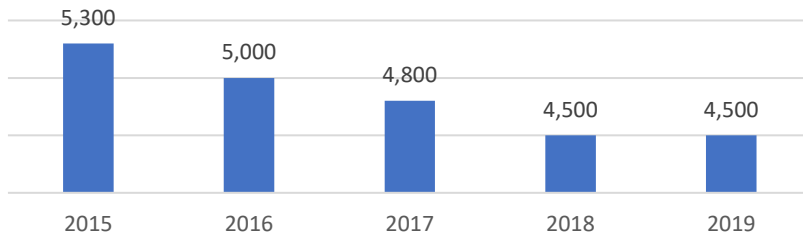

WORCESTER COUNTY, MARYLAND STATE OF THE REAL ESTATE MARKET

Local • Accurate • Trusted

Active Listings

New Listings

Homes Sold

Volume Sold

Average Sale Price

Data is derived from the Bright Multiple Listing Service and is provided courtesy of the Coastal Association of REALTORS®.