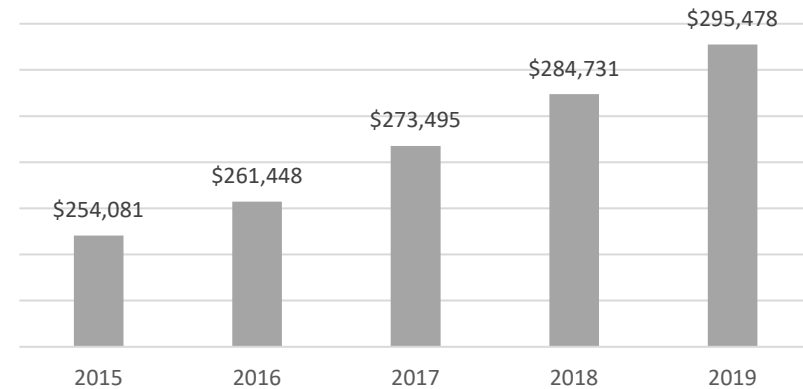

WORCESTER COUNTY, MARYLAND STATE OF THE REAL ESTATE MARKET

Local • Accurate • Trusted

Active Listings

New Listings

Homes Sold

Volume Sold

Average Sale Price

Data is derived from the Bright Multiple Listing Service and is provided courtesy of the Coastal Association of REALTORS®.