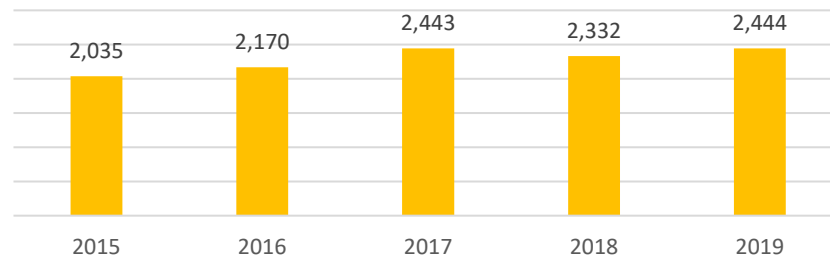

WORCESTER COUNTY, MARYLAND STATE OF THE REAL ESTATE MARKET

Local • Accurate • Trusted

Active Listings

New Listings

Homes Sold

Volume Sold

Average Sale Price

Data is derived from the Bright Multiple Listing Service and is provided courtesy of the Coastal Association of REALTORS®.