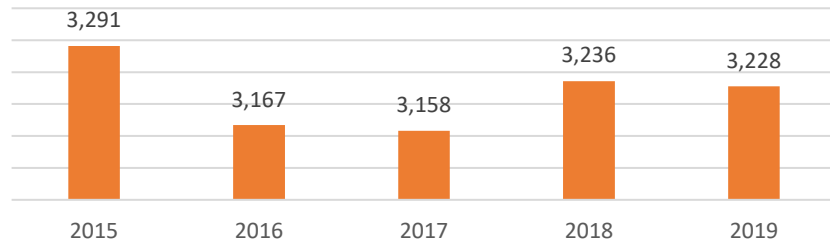

WORCESTER COUNTY, MARYLAND STATE OF THE REAL ESTATE MARKET

Local • Accurate • Trusted

Active Listings

New Listings

Homes Sold

Volume Sold

Average Sale Price

Data is derived from the Bright Multiple Listing Service and is provided courtesy of the Coastal Association of REALTORS®.